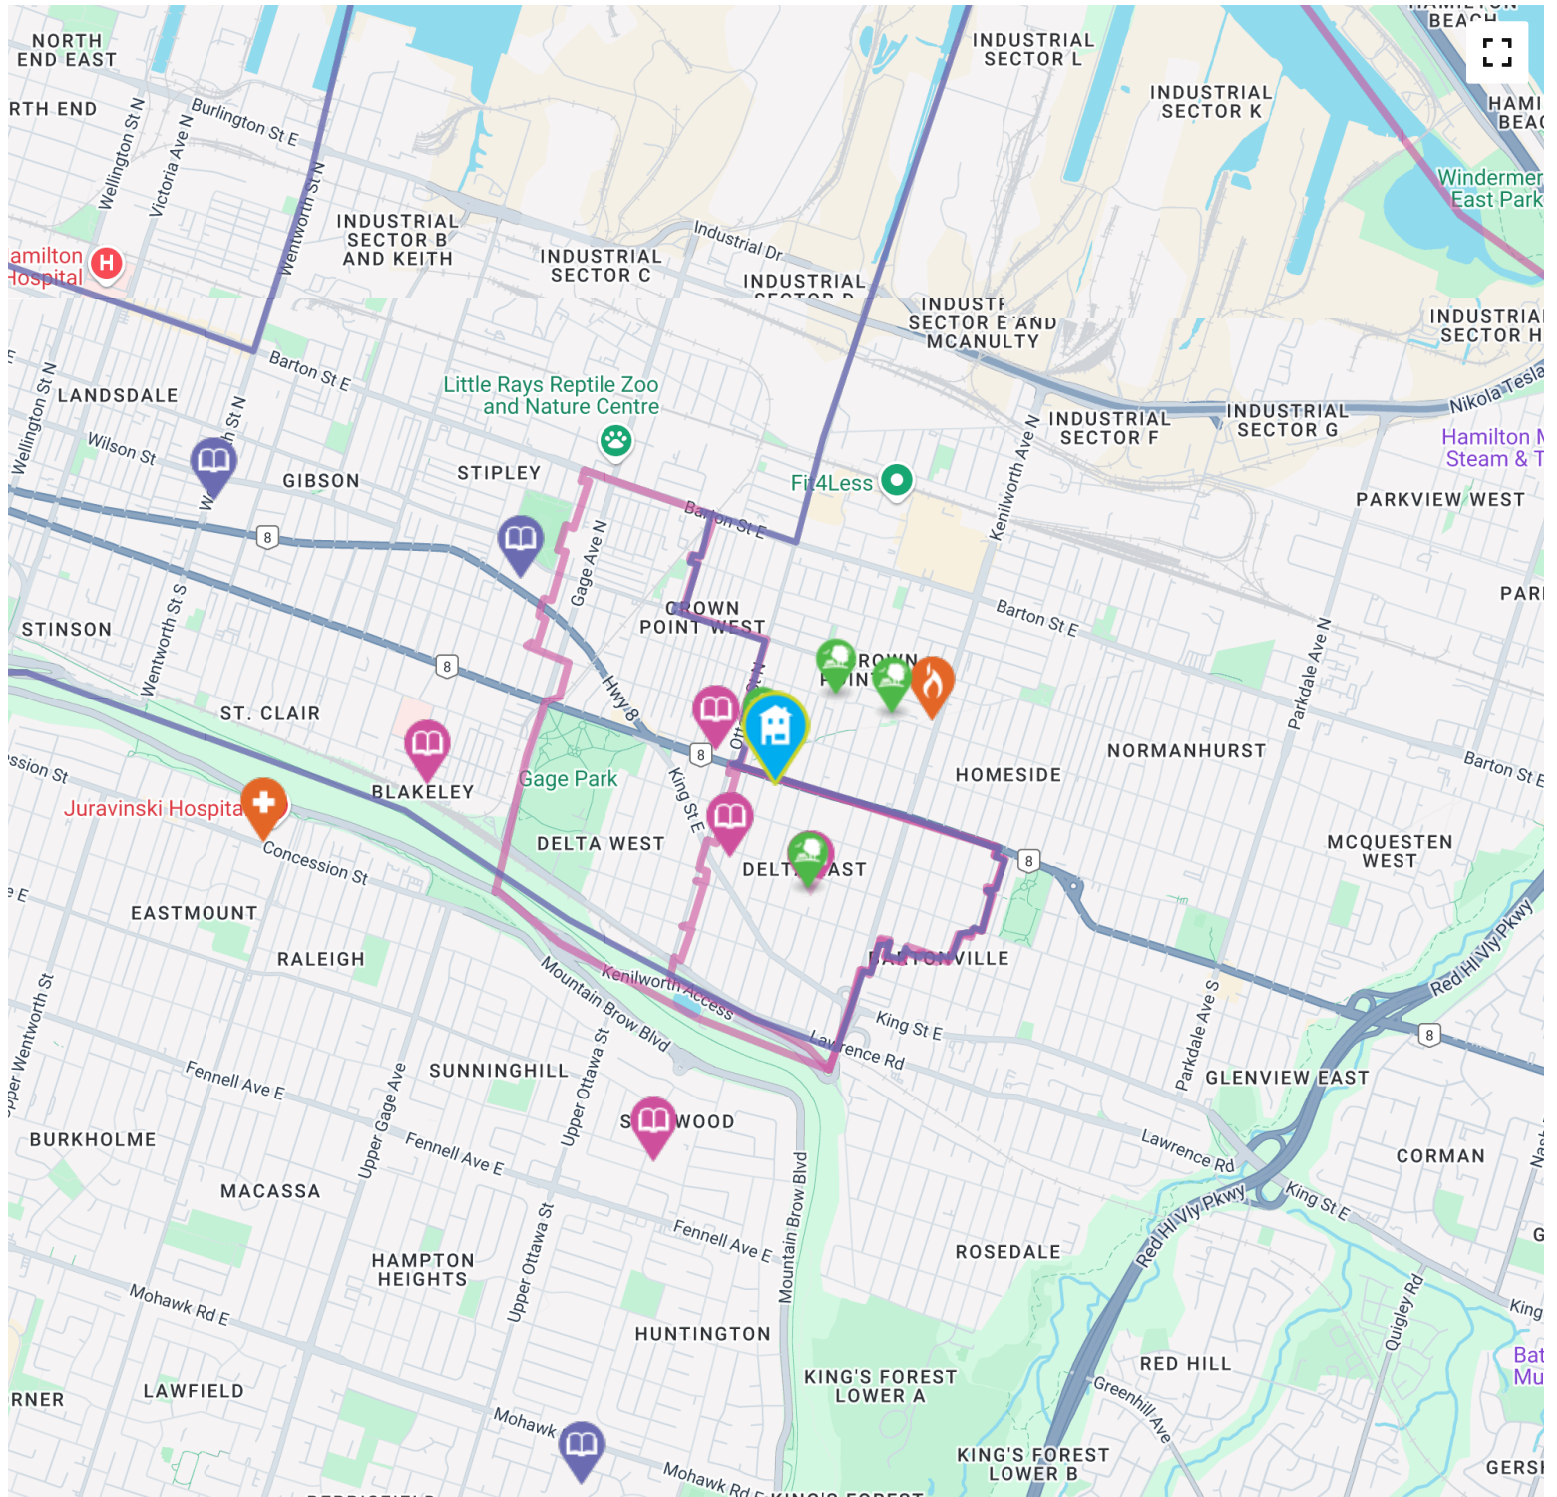

Memorial ES

about a 4 minute walk - 0.3 KM

Pre-Kindergarten, Kindergarten, Elementary and Middle

1175 Main St E, Hamilton, ON L8M 1P5, Canada

Memorial Elementary School is located at the corner of Main St. E. and Ottawa Street in East Hamilton. It is a beautiful building that opened on Saturday, October 18, 1919 by Prince of Wales (Edward). It was built as a memorial to the men and women who gave their lives in the World War I.

The nearest rail transit stop is Hamilton GO Centre

4.37 KM away

<https://www.gotransit.com...>

The nearest street-level transit stop is Main At Park Row

about a 1 minute walk - 0.02 KM

<http://www.hamilton.ca...>

The nearest fire station is Hamilton Fire Station 9

0.76 KM away

Address 125 Kenilworth Avenue North, Hamilton, ON L8H

<https://www.hamilton.ca...>

The nearest police facility is Central Station

3.98 KM away

Address 155 King William St, Hamilton, ON L8R 1A7, Canada

<https://hamiltonpolice.on.ca...>

Map data ©2025 Google [Report a map error](#)

- Elementary Schools
- Middle Schools
- High Schools
- Transit
- Safety
- Elementary Attendance Zone
- Middle Attendance Zone
- High Attendance Zone
- Parks